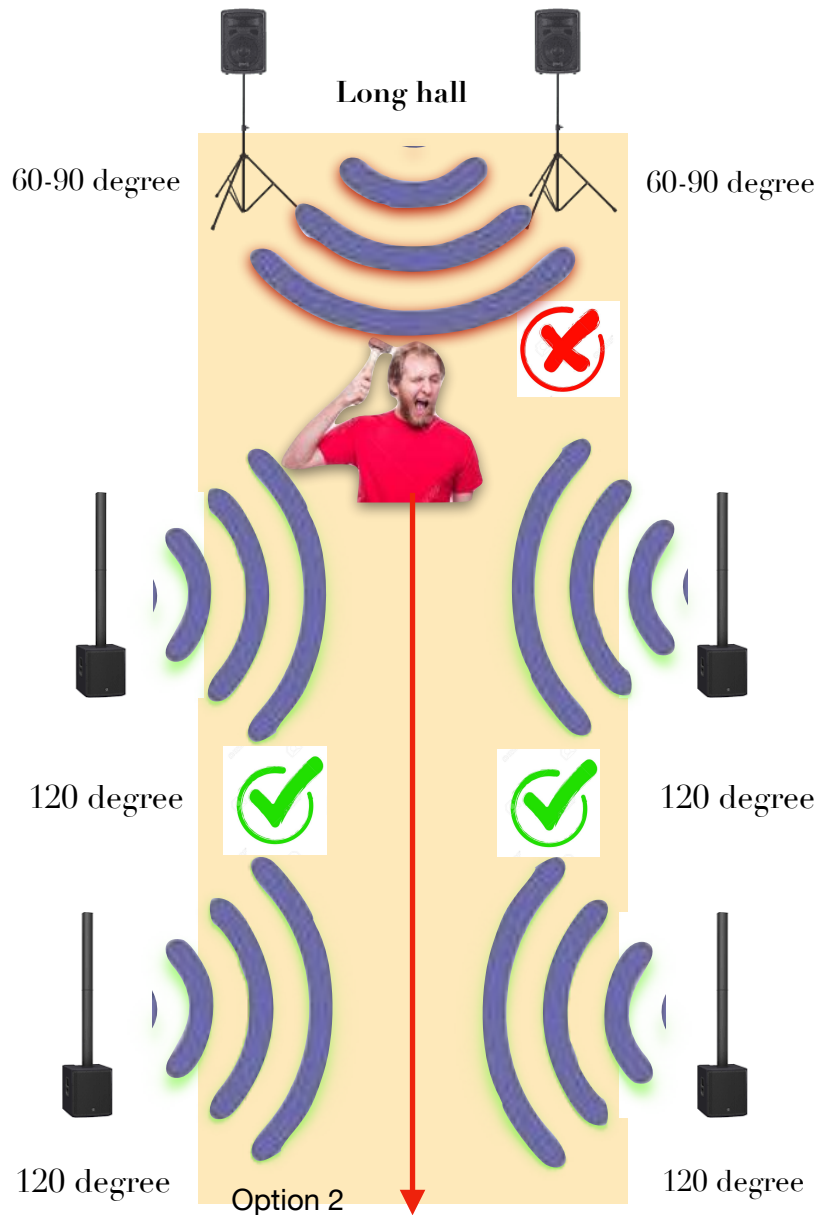

Delivery Included

Setup included

Very loud and narrow spread of sound

Even spread of sound

Option (1)

680 CHF light system included- (DJ extra)
iP2000's groundbreaking Spatial Sound Technology (SST) creates a wide, well-defined virtual 3-D acoustic environment, enveloping the listener in a rich and more realistic experience.

Option (1+2)

950 CHF Full light system included- (DJ extra)
iP300 columns are strategically placed to provide an extremely wide dispersion pattern for wide coverage.
IP300 creates a more even, sonically balanced soundscape that covers the entire room. By taking advantage of the arrival-time differential between sound waves reaching the left and right ears, iP300's groundbreaking Spatial Sound Technology (SST) Outstanding Sound Dispersion.. 100-300 Persons