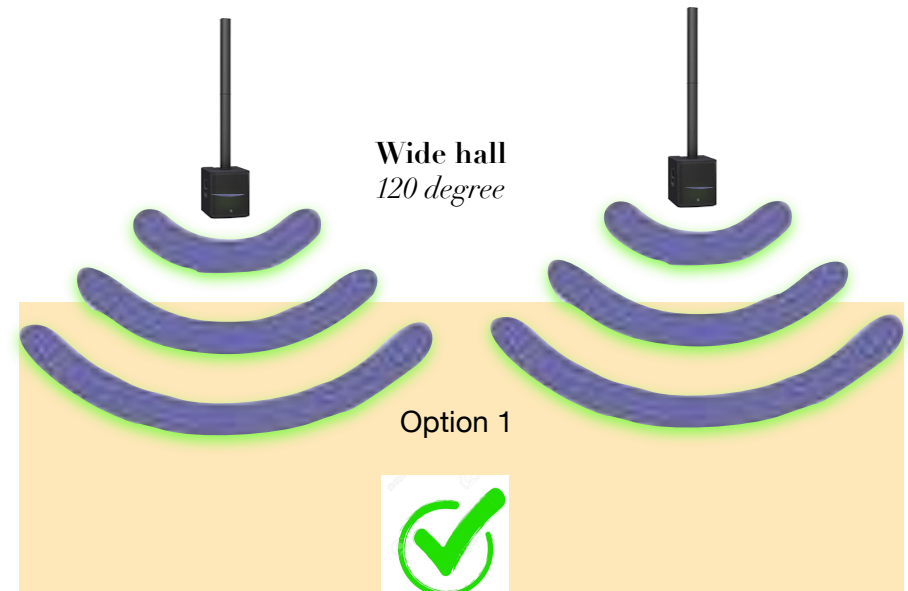

Delivery Included

Setup included

Very loud and narrow spread of sound

Even spread of sound

Option (1)

680 CHF light system included- (DJ extra)
iP2000's groundbreaking Spatial Sound Technology (SST) creates a wide, well-defined virtual 3-D acoustic environment, enveloping the listener in a rich and more realistic experience.

Option (1+2)

950 CHF Full light system included- (DJ extra)
iP300 columns are strategically placed to provide an extremely wide dispersion pattern for wide coverage.
IP300 creates a more even, sonically balanced soundscape that covers the entire room. By taking advantage of the arrival-time differential between sound waves reaching the left and right ears, iP300's groundbreaking Spatial Sound Technology (SST) Outstanding Sound Dispersion.. 100-300 Persons